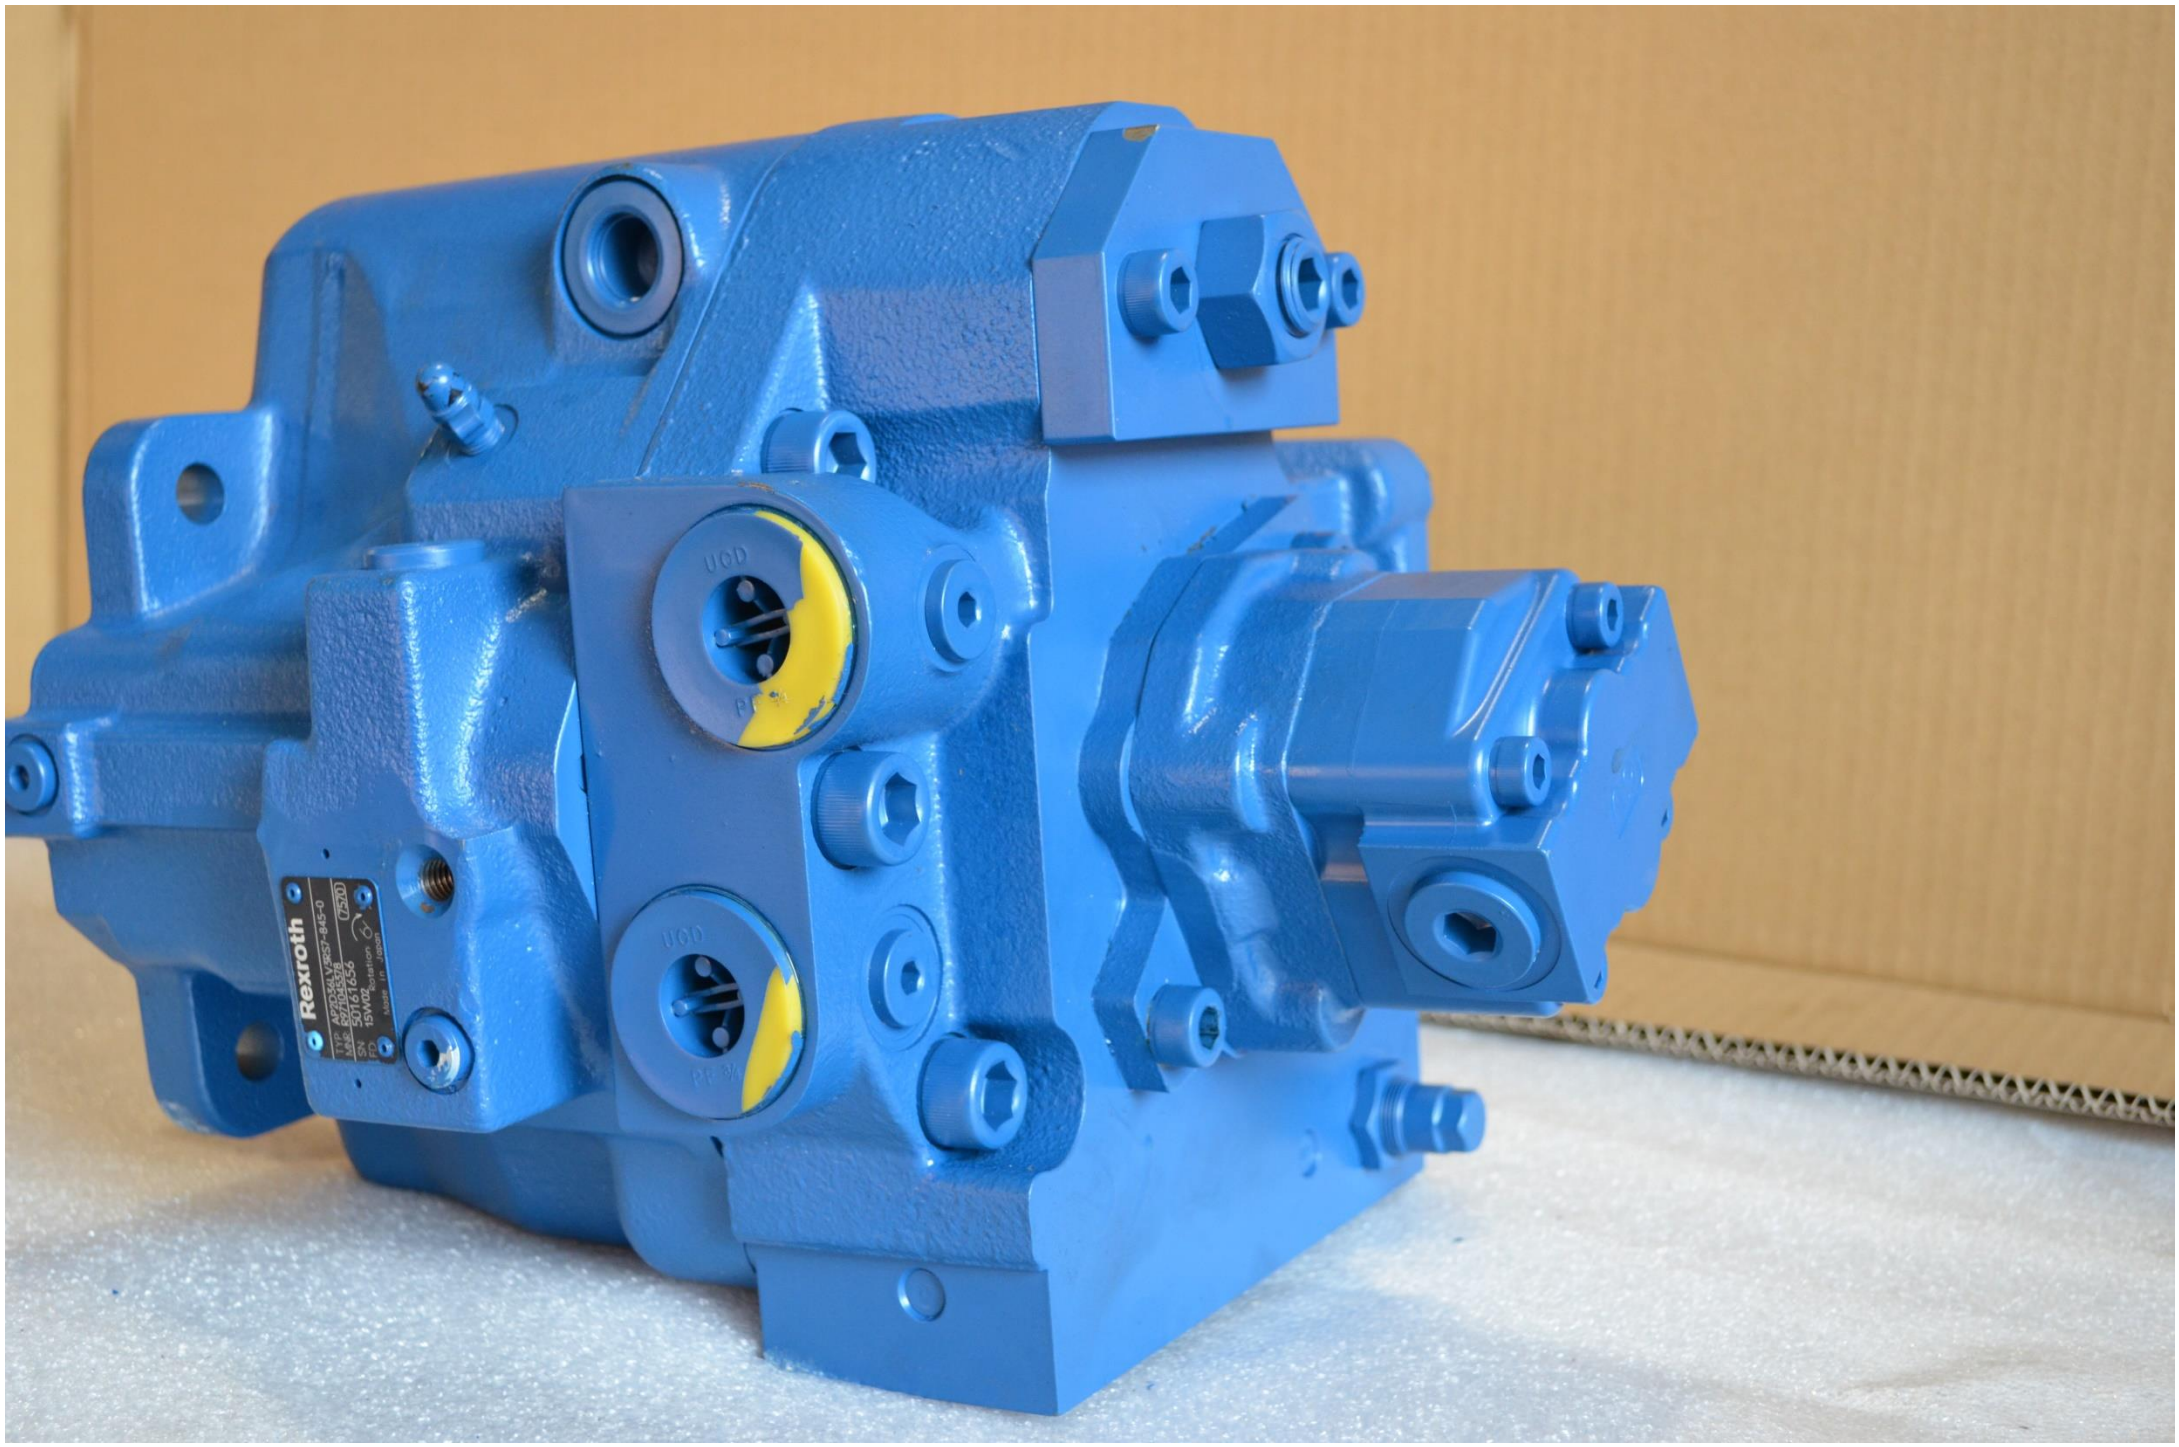

**Rexroth**  
TYP. R472ALV507-905-0  
R472ALV507-905-0  
S/N 571151656  
15 MW2  
Made in Germany

**Rexroth**  
4P7024A V4507-845-0  
MNR 697024555 07500  
SN 50161055  
FD 15N14-100mm  
1000000000

15W02  
Rotation:   
Made in Japan

UCD

PF 3/4"

UCD

PF 3/4"

542265 4915  
N

09