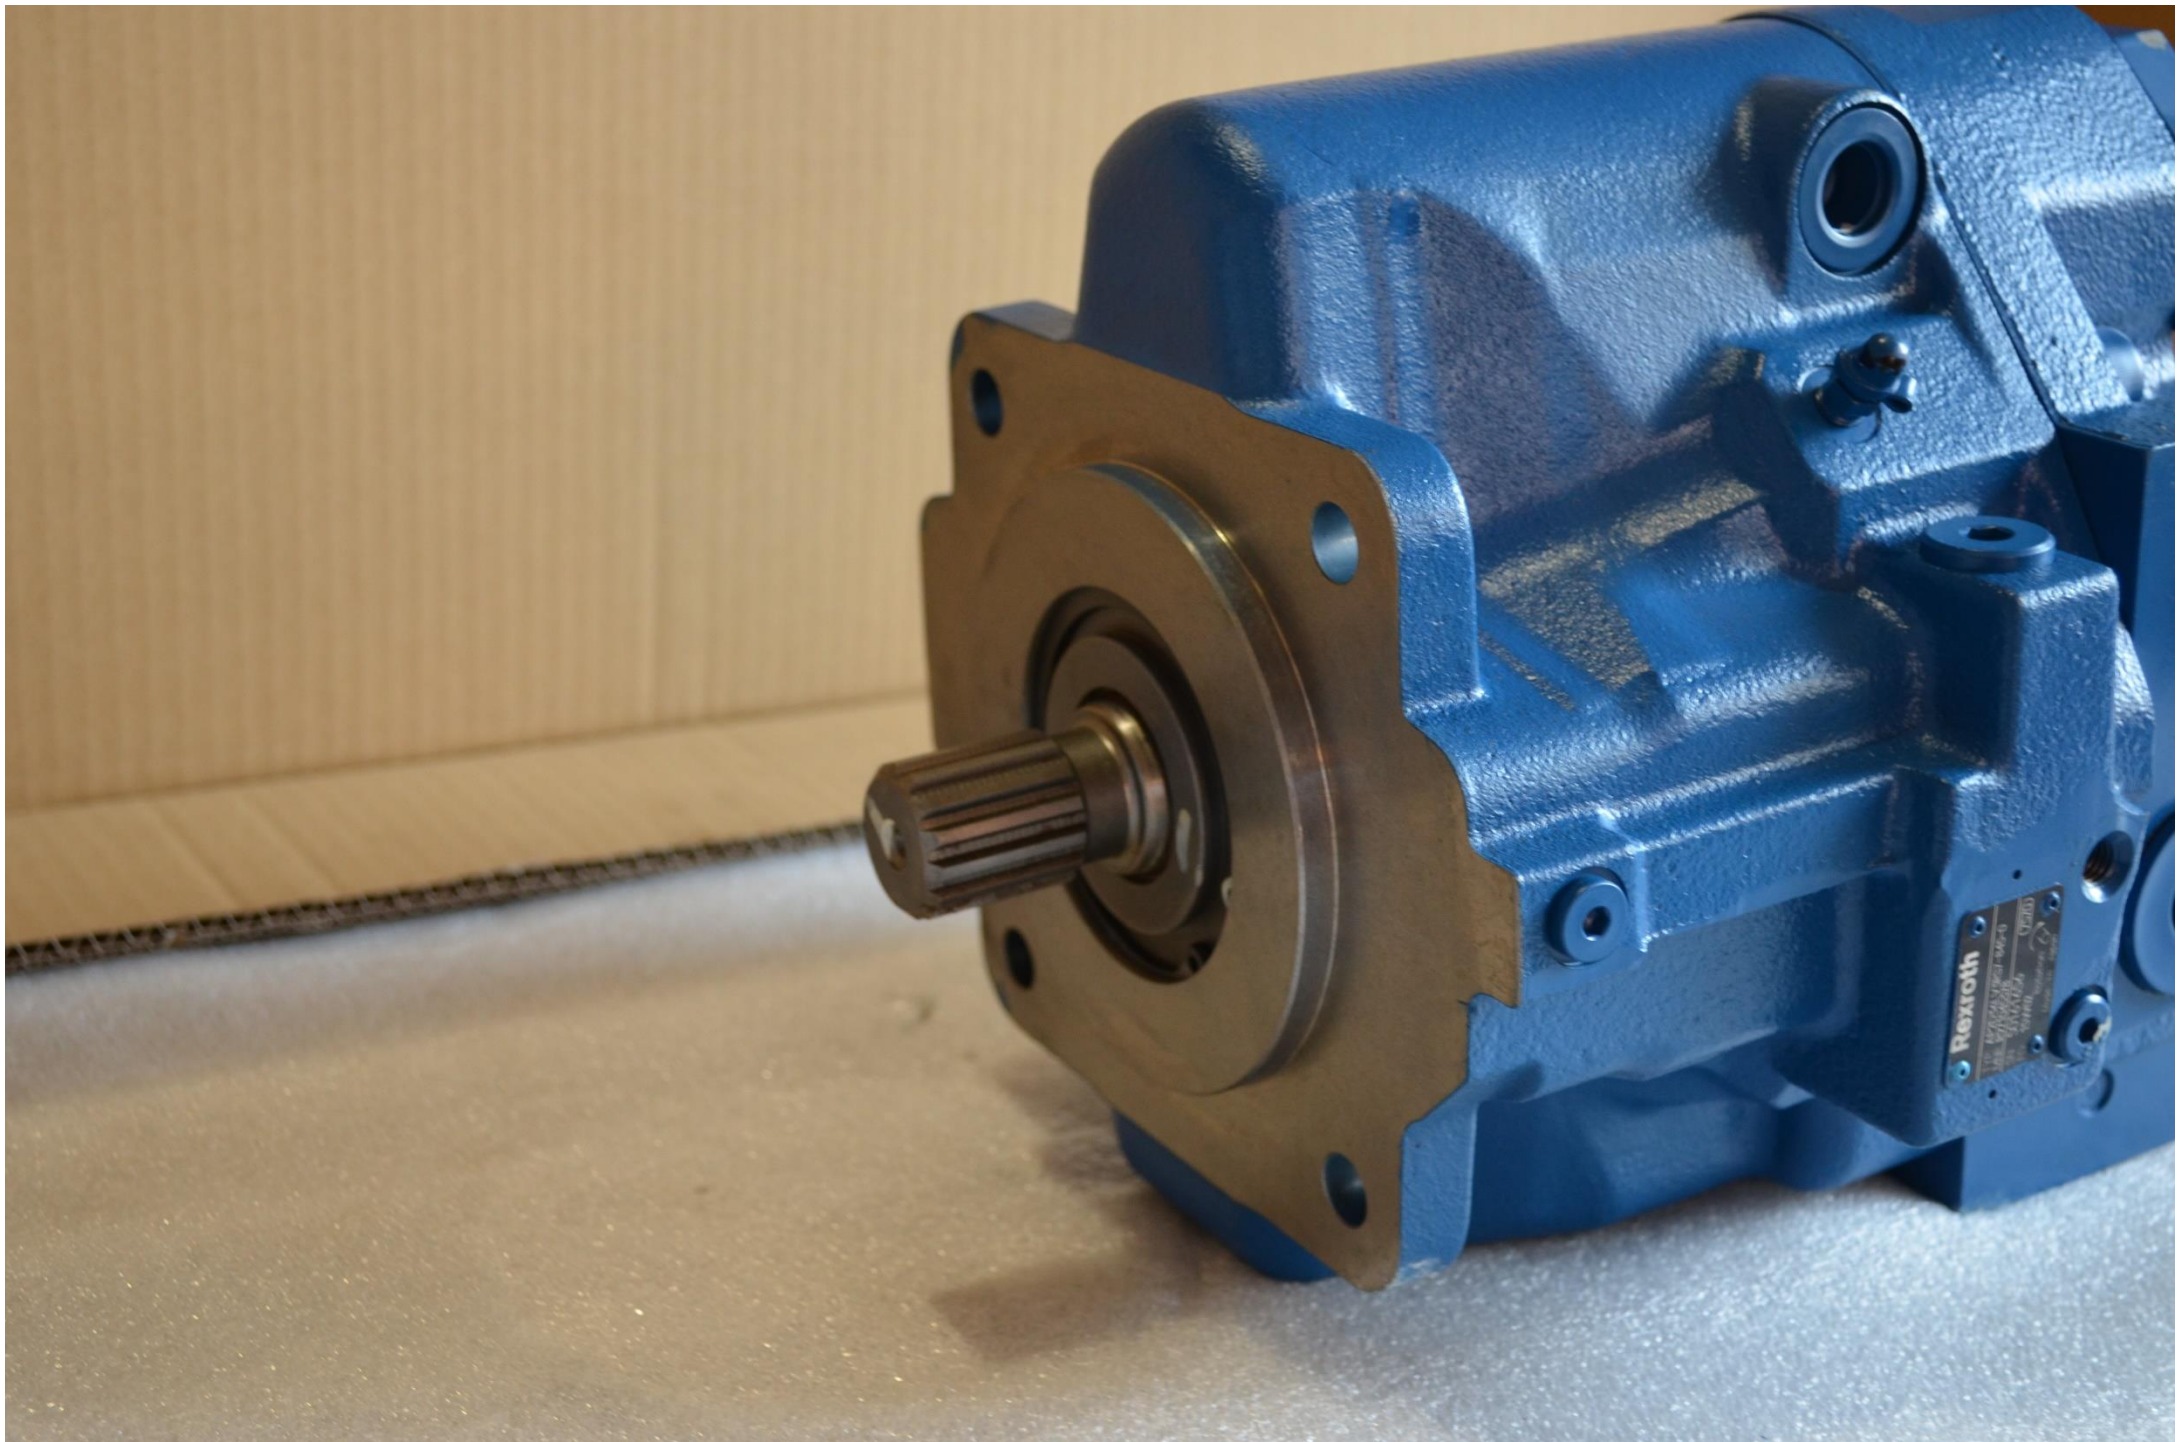

**Rexroth**  
TYP. R472ALV507-905-0  
R472ALV507-905-0  
S/N 571151656  
15 MW2  
Made in Germany

**Rexroth**  
4P7024A V4507-845-0  
MNR 697024555 07500  
SN 50161055  
FD 15N14-100mm  
1000000000

15W02  
Rotation:   
Made in Japan

UCD

PF 3/4"

UCD

PF 3/4"

542265 4915  
N

09