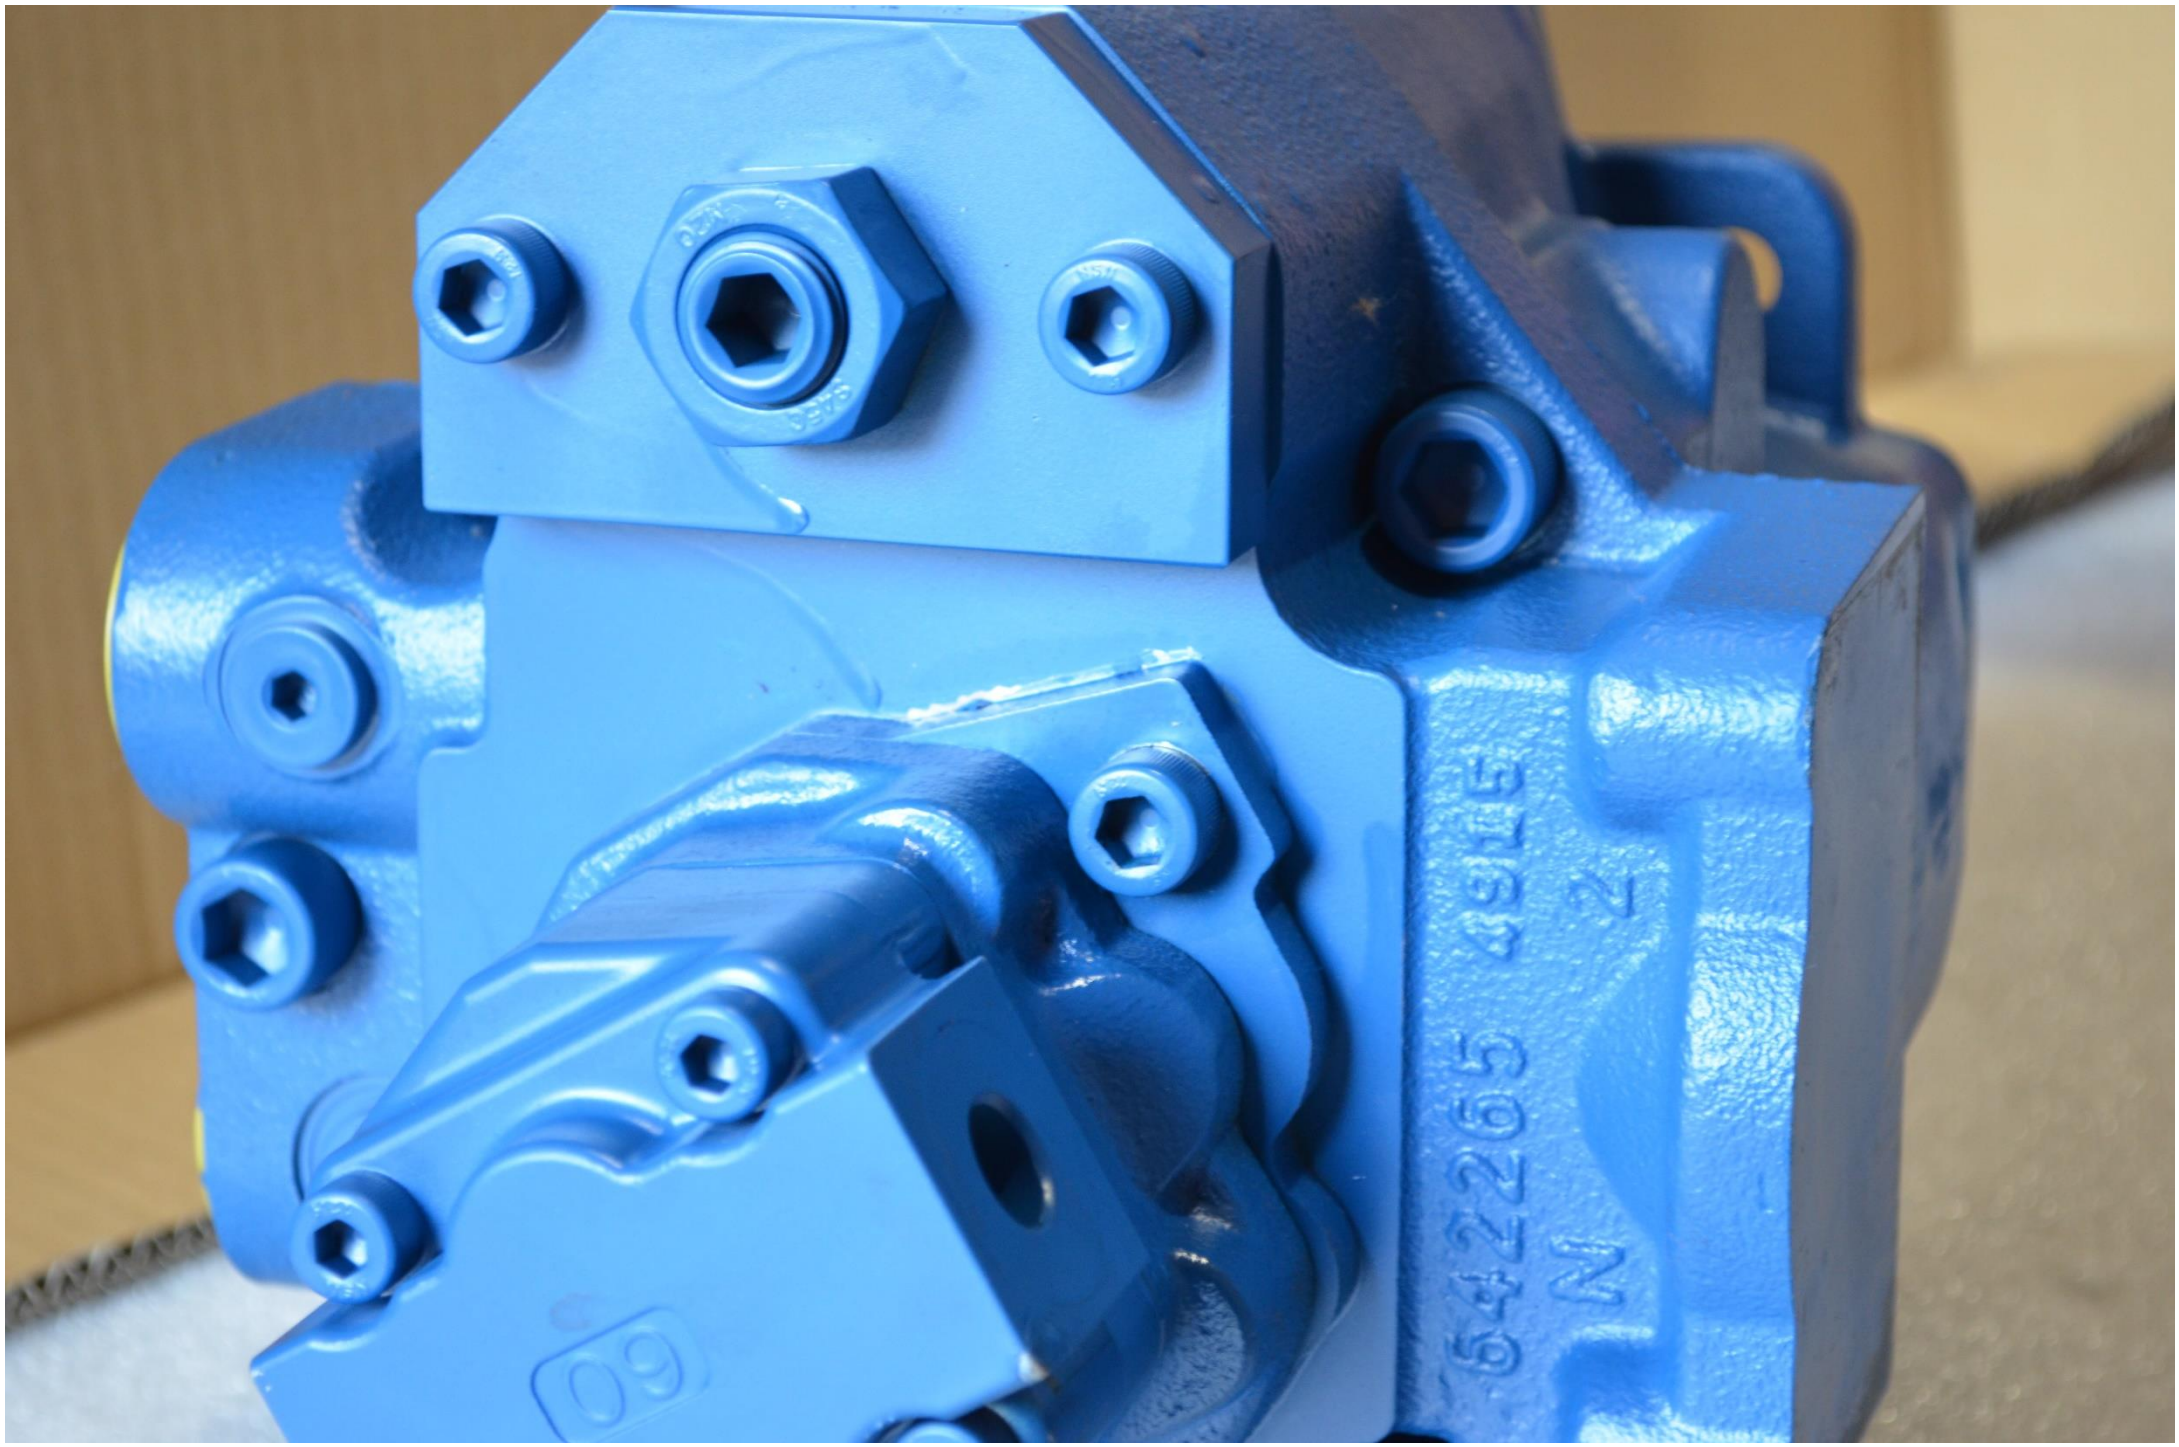

542265 4915
N

09