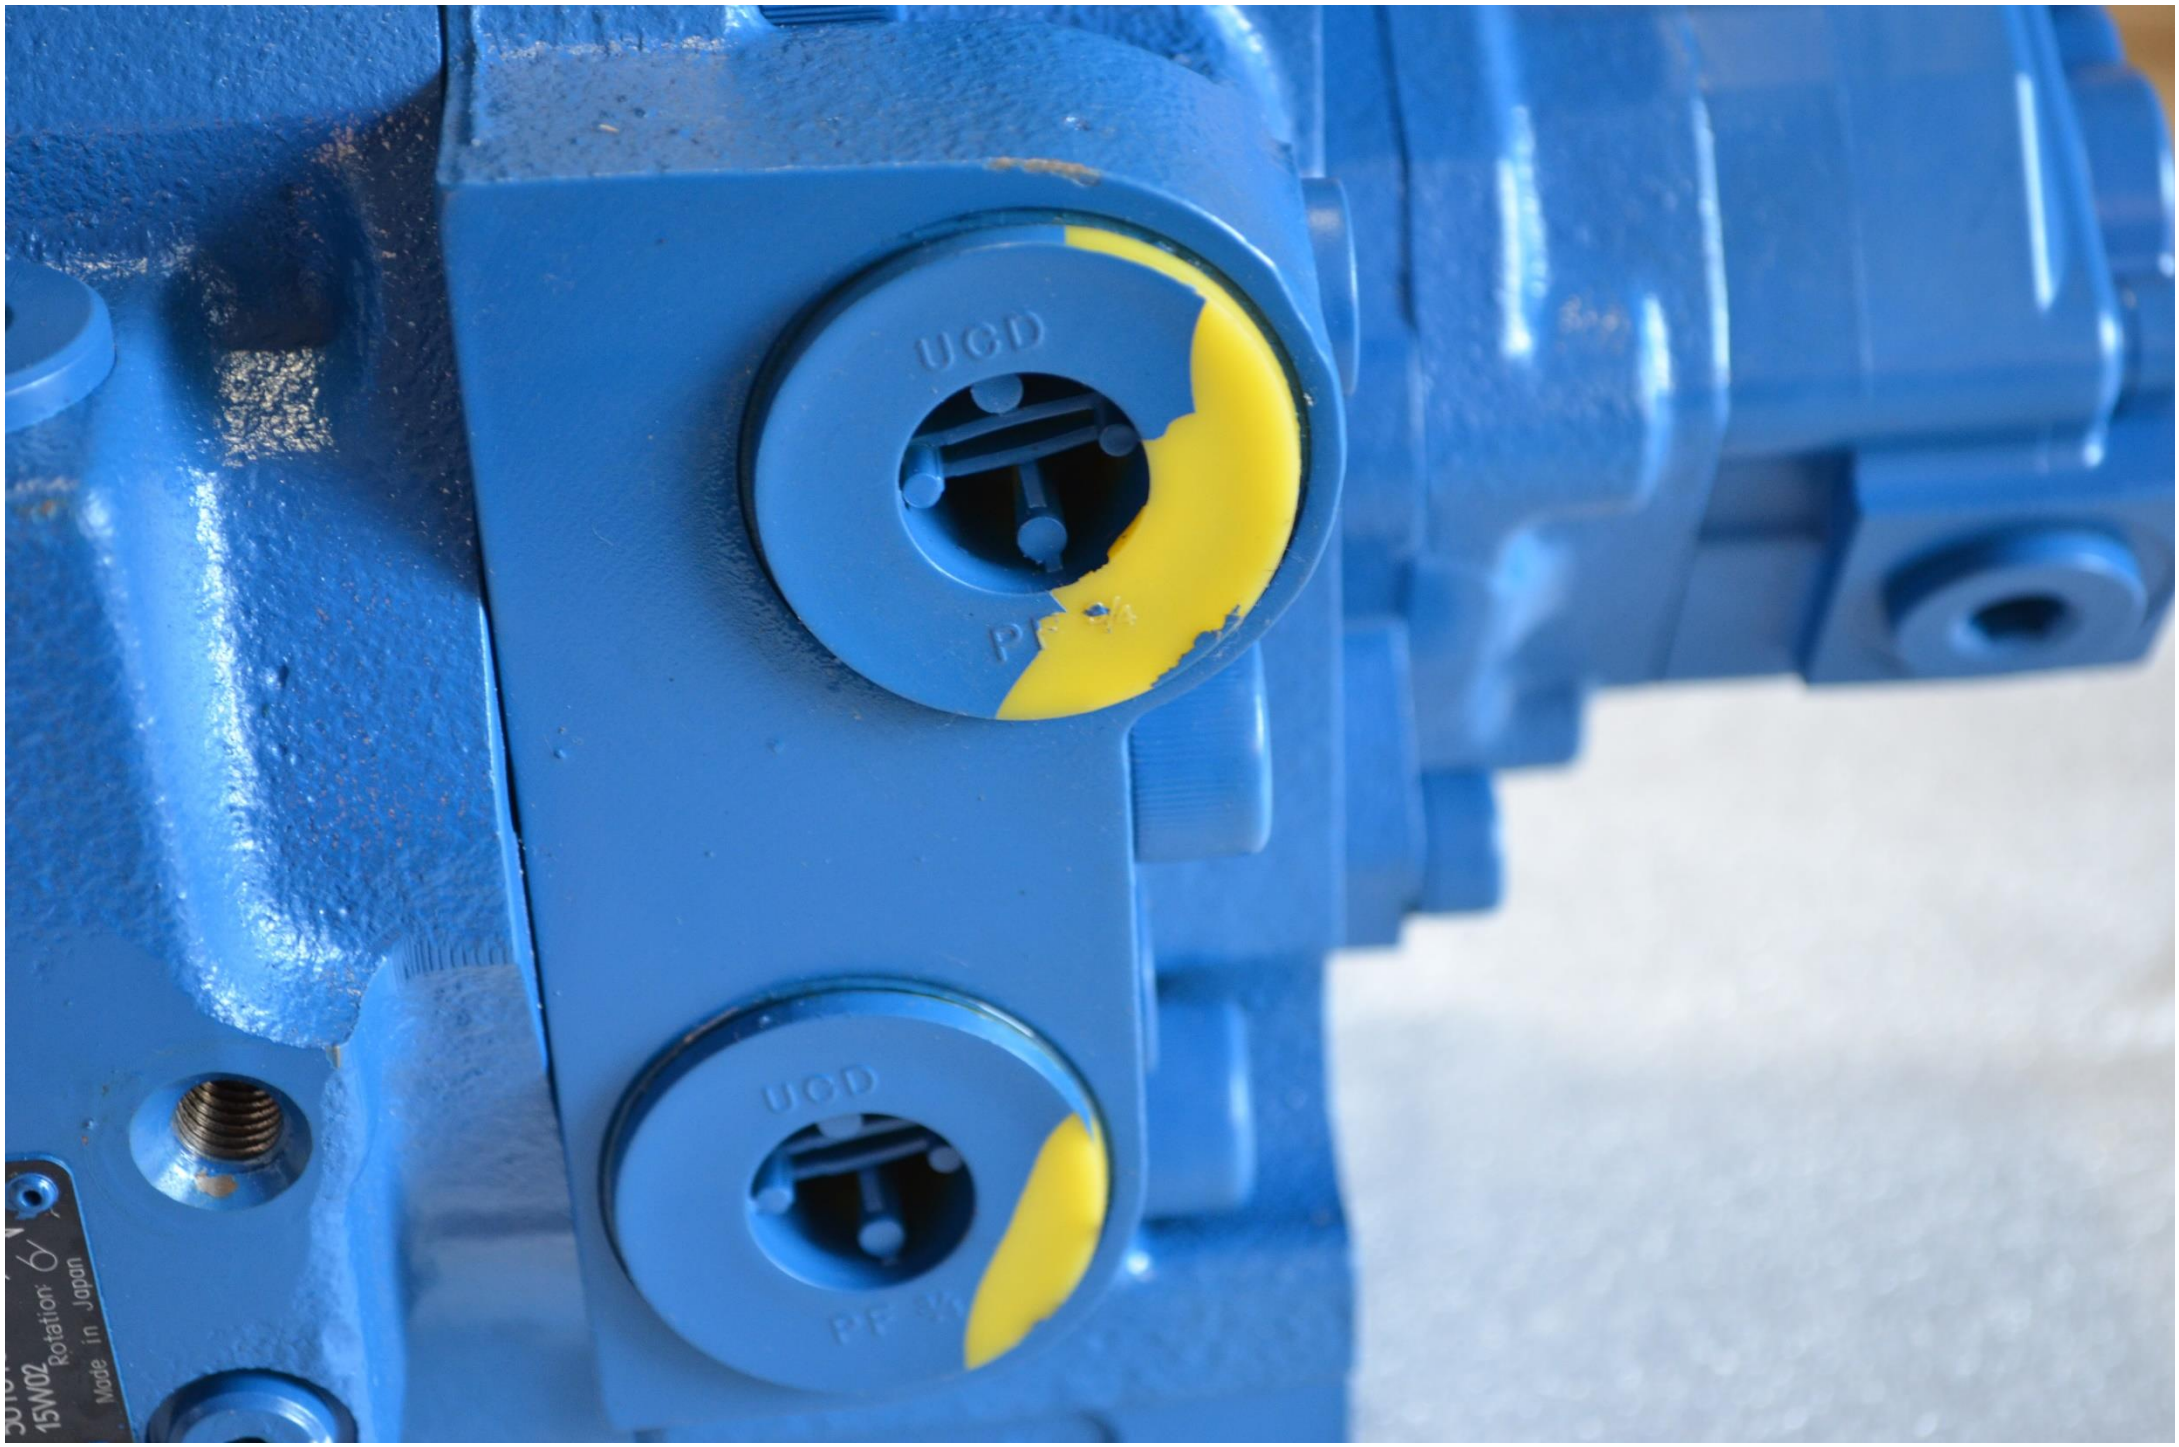

**Rexroth**  
TYP. R472ALV507-905-0  
R472ALV507-905-0  
S/N 571151656  
15 MW2  
Made in Germany

**Rexroth**  
4P7024A V4507-845-0  
MNR 697024555 07500  
SN 50161055  
FD 15N14-100mm  
1000000000

15W02  
Rotation:   
Made in Japan