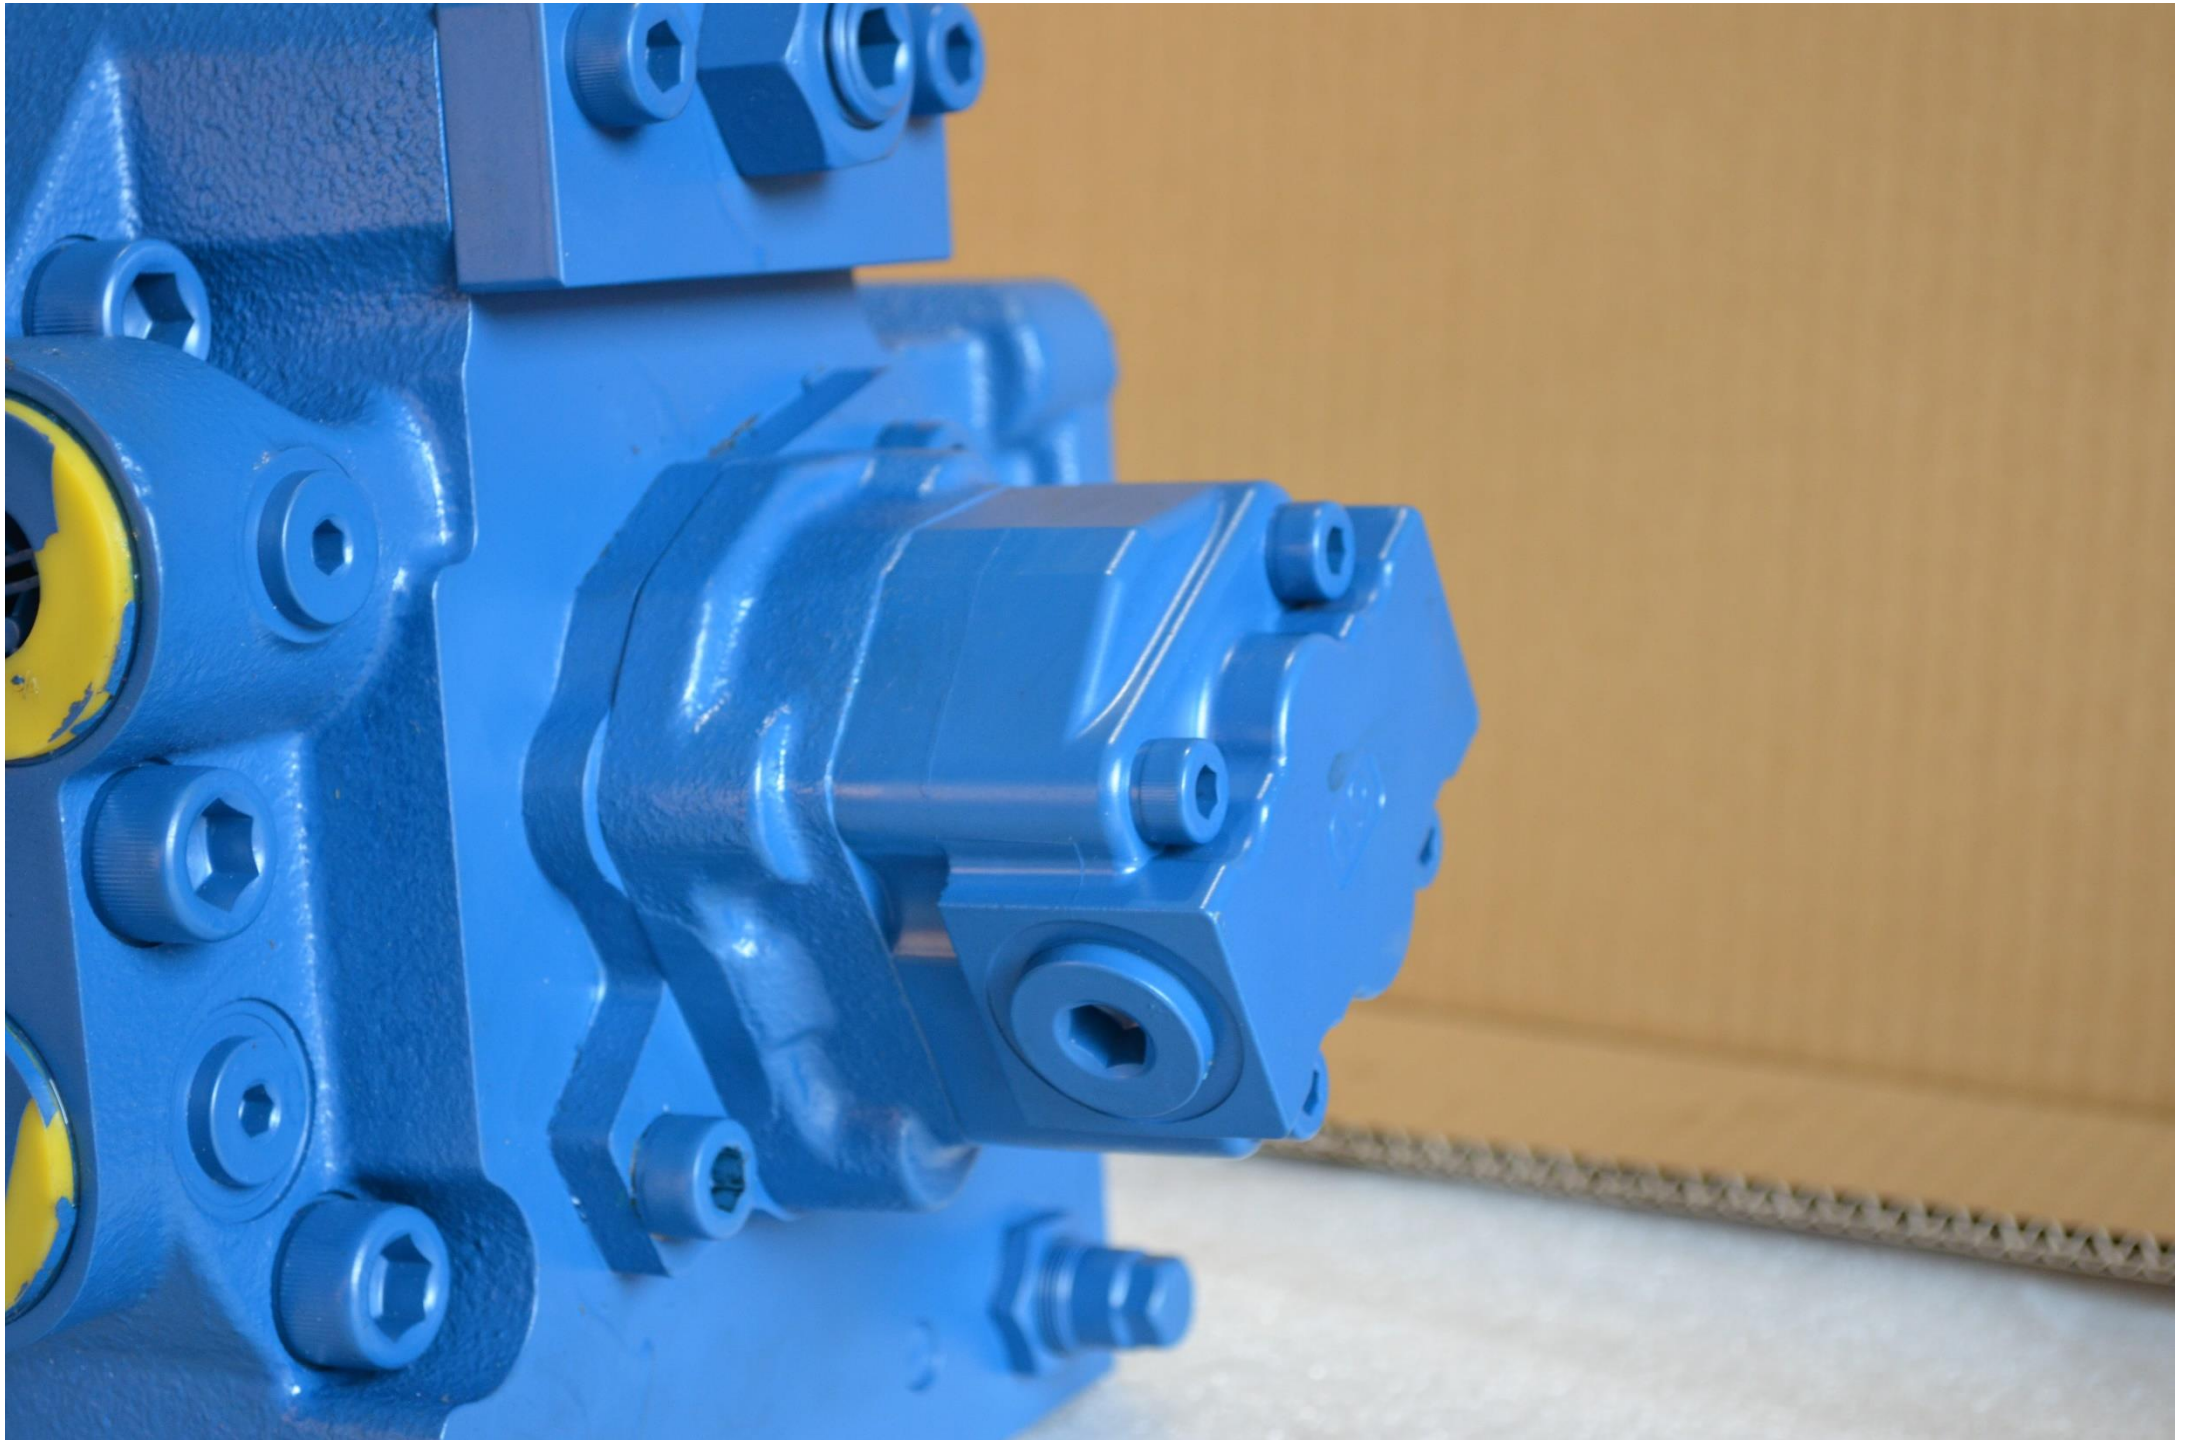

**Rexroth**  
TYP. R472ALV507-905-0  
R472ALV507-905-0  
S/N 571151656  
15 MW2  
Made in Germany

**Rexroth**  
4P7024A V4507-845-0  
MNR 697024555 07500  
SN 50161055  
FD 15N14-100mm  
1000000000

15W02  
Rotation:   
Made in Japan